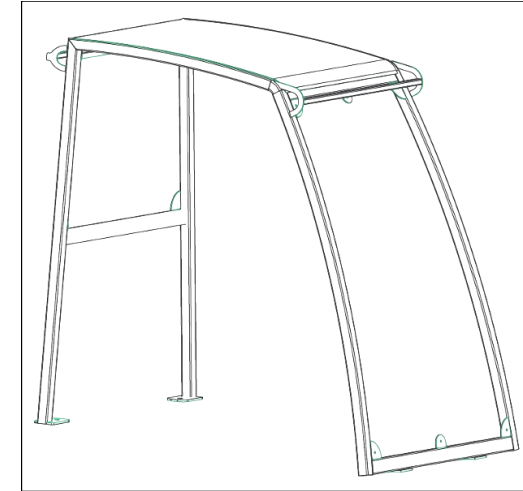

Optional Golf Ball Mesh Protection Package:

- Push button door handles with key lock
- Lift off door hinges
- 1" square 14GA mesh
- Door frames and rear window are covered with welded mesh
- Powder coated black door frames

Windshield Options:

- Polycarbonate windshield
- Tempered glass windshield with front wiper mounting provisions available
- Front radial wiper with tempered glass option only

Available Options:

- Powder coat red frame finish w/black doors
- Front LED Worklights
- Rear LED Worklight (Dual option available)
- Interior Mirror

Item Description	MSRP	Part #
Base Unit		
Base 4-Post ROPS	$1,300.00	To3280-019
Custom Red Paint	$81.00	To3280-024
Golf Protection		
Golf Ball Mesh	$1,300.00	To3280-021
Windshield Options		
Polycarbonate Lexan	$370.00	To3280-022
Tempered Glass (Wiper Hole Provisions)	$450.00	To3280-023
Wiper Options		
Front Wiper (Tempered Glass Required)	$377.00	To3280-020
Front Wiper Washer	$132.00	To3280-015
Lighting Options		
Front Worklights	$214.00	To3280-002
Rear Worklamp	$183.00	To3280-003
Dual Rear Worklights	$214.00	To3280-016
Head Lights, w/Tail Lights	$377.00	To3280-004
4-Way LED Flashers	$377.00	To3280-005
4-Way LED Flashers w/Directional Signals	$448.00	To3280-006
Beacon Options		
Rotating Beacon Amber	$188.00	To3280-007
Strobe Beacon Amber	$188.00	To3280-009
Mirror Options		
Interior Mirror	$51.00	To3280-011
Exterior Mirrors	$91.00	To3280-012

Tektite Manufacturing Inc.
Box 639, 24157 Highway # 3
Winkler MB R6W 4A8 Canada
P 204-331-3463

Prices effective June 1, 2018. Freight and installation are not included.

Check us out at www.Tektite.ca