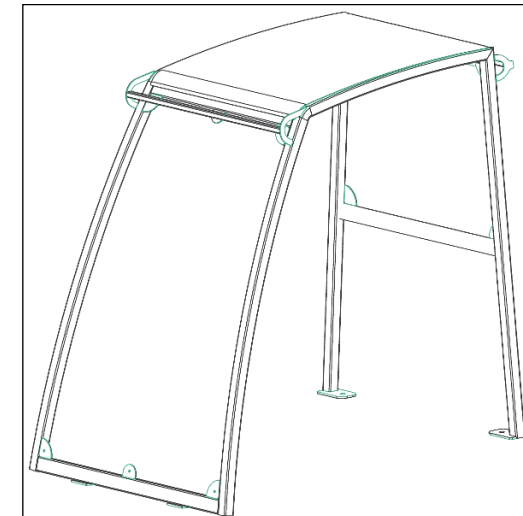

Optional Golf Ball Mesh Protection Package:

- Push button door handles with key lock
- Lift off door hinges
- 1" square 14GA mesh
- Door frames and rear window are covered with welded mesh
- Powder coated black door frames

Windshield Options:

- Polycarbonate windshield
- Tempered glass windshield with front wiper mounting provisions available
- Front radial wiper with tempered glass option only

Available Options:

- Powder coat red frame finish w/black doors
- Front LED Worklights
- Rear LED Worklight (Dual option available)
- Interior Mirror

Item Description	MSRP	Part #
Base Unit		
Base 4-Post ROPS	$1,300.00	To3280-019
Custom Red Paint	$81.00	To3280-024
Golf Protection		
Golf Ball Mesh	$1,300.00	To3280-021
Windshield Options		
Polycarbonate Lexan	$370.00	To3280-022
Tempered Glass (Wiper Hole Provisions)	$450.00	To3280-023
Wiper Options		
Front Wiper (Tempered Glass Required)	$377.00	To3280-020
Front Wiper Washer	$132.00	To3280-015
Lighting Options		
Front Worklights	$214.00	To3280-002
Rear Worklamp	$183.00	To3280-003
Dual Rear Worklights	$214.00	To3280-016
Head Lights, w/Tail Lights	$377.00	To3280-004
4-Way LED Flashers	$377.00	To3280-005
4-Way LED Flashers w/Directional Signals	$448.00	To3280-006
Beacon Options		
Rotating Beacon Amber	$188.00	To3280-007
Strobe Beacon Amber	$188.00	To3280-009
Mirror Options		
Interior Mirror	$51.00	To3280-011
Exterior Mirrors	$91.00	To3280-012

Tektite Manufacturing Inc.
Box 639, 24157 Highway # 3
Winkler MB R6W 4A8 Canada
P 204-331-3463

Prices effective June 1, 2018. Freight and installation are not included.

Check us out at www.Tektite.ca