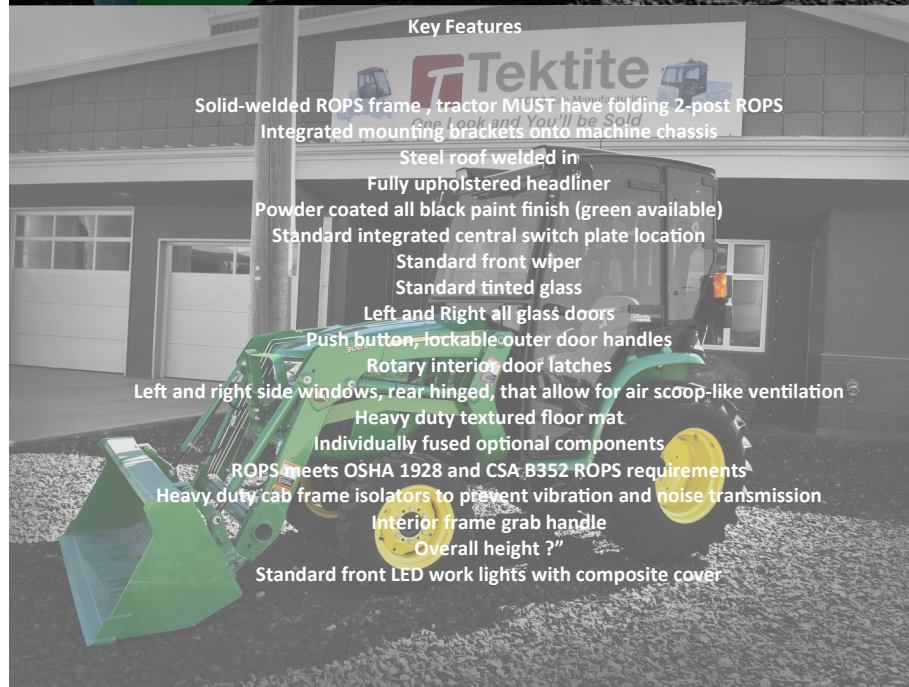

Item Description	MSRP	Part #
<b>Base Unit</b>		
Base Hard Cab	\$5,675.00	JD3EMY19-01
Custom Green Paint	\$81.00	JD3EMY19-02
Additional On/Off Rocker Switch	\$31.95	A00-0065
<b>Lighting Options</b>		
Front Worklights	STD	JD3EMY19-03
Rear Worklamp	\$183.00	JD3EMY19-04
Dual Rear Worklights	\$214.00	JD3EMY19-05
4-Way LED Whelen Flashers	\$612.00	JD3EMY19-06
<b>Beacon Options</b>		
Amber Beacon Rotating, Low Profile	\$188.00	JD3EMY19-07
Amber Beacon Strobe, Low Profile	\$188.00	JD3EMY19-08
<b>Mirror Options</b>		
Interior Mirror	\$51.00	JD3EMY19-09
Folding, Exterior Mirrors	\$91.00	JD3EMY19-10
<b>Heater Options</b>		
Heater	\$642.00	JD3EMY19-11
Defrost Fan Kit	\$122.00	JD3EMY19-12
Quick Disconnect Heater Kit	\$255.00	A00-0142
<b>Stereo Options</b>		
Jensen AM/FM Radio	\$612.00	JD3EMY19-13
<b>Wiper Options</b>		
Front Wiper Standard	STD	Front-wiper
Front Wiper Washer	\$132.00	JD3EMY19-14
Rear Radial Wiper	\$377.00	JD3EMY19-15